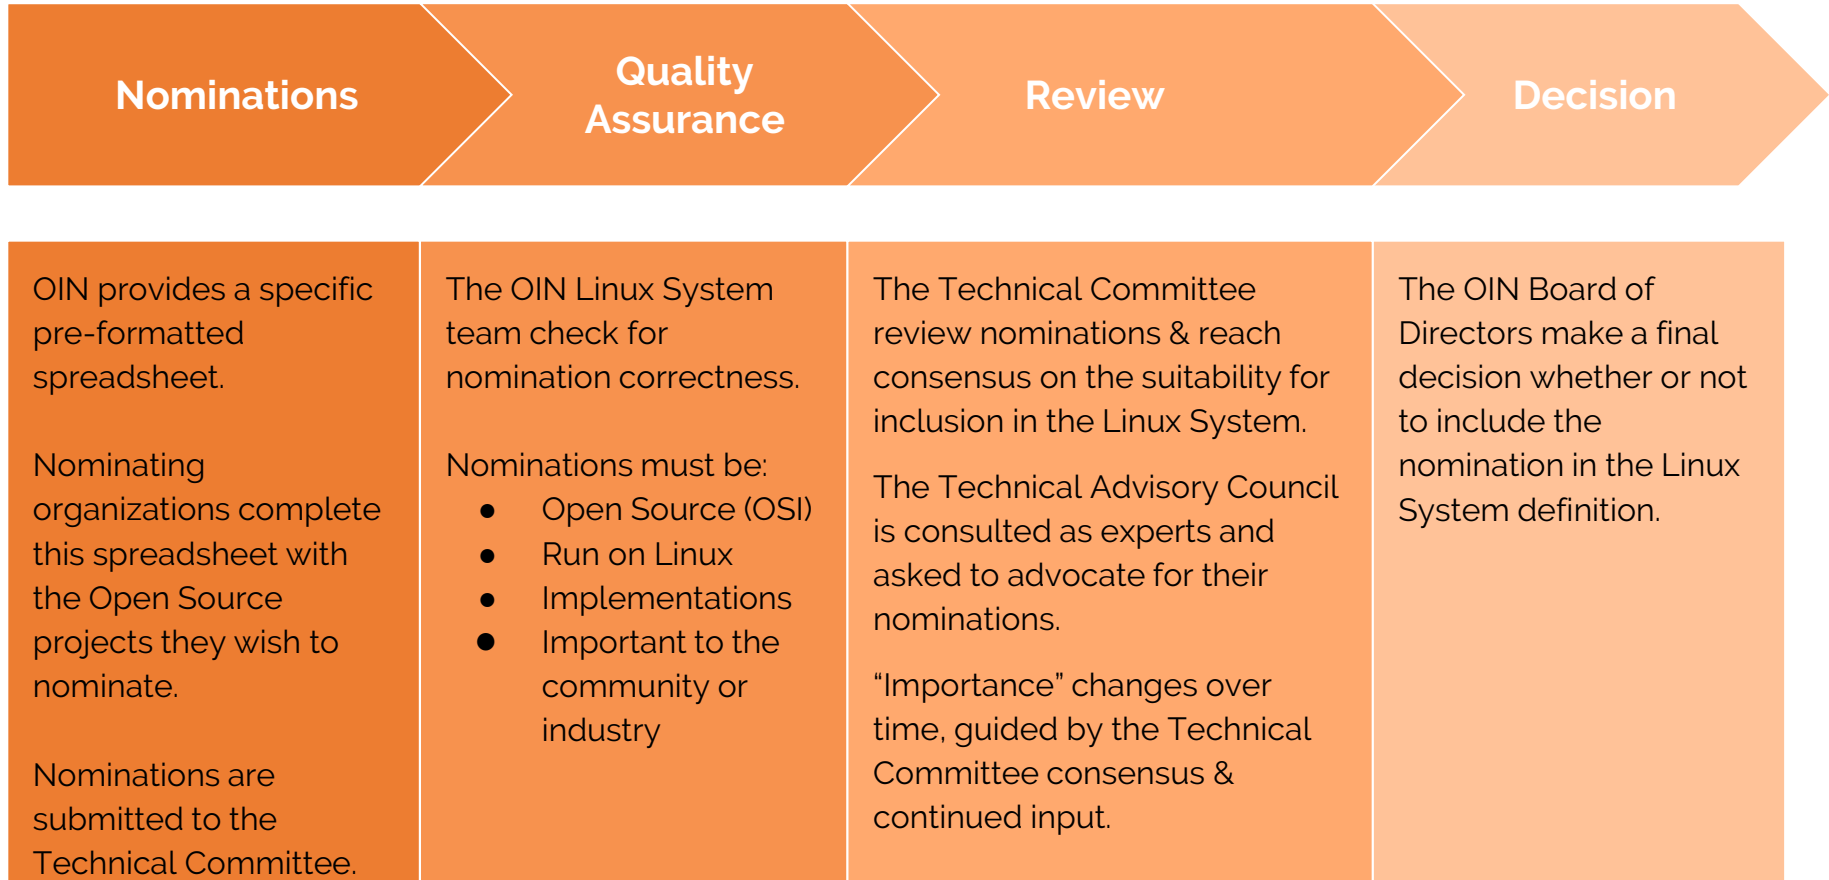

Linux System Nominations

Table 13 Process

Linux System Definition - Organizational Structure

Linux System Definition - Organisational Structure

Technical Advisory Council (TAC)

Open Source technologists who provide broad expertise & experience in multiple industries

Technical Committee (TC)

Technical Representatives of OIN Funding Members

OIN Board

OIN Funding Members

Linux System Definition - Nomination Process

Linux System Definition - Typical Schedule

Linux System Definition - Table 13 Data Quality