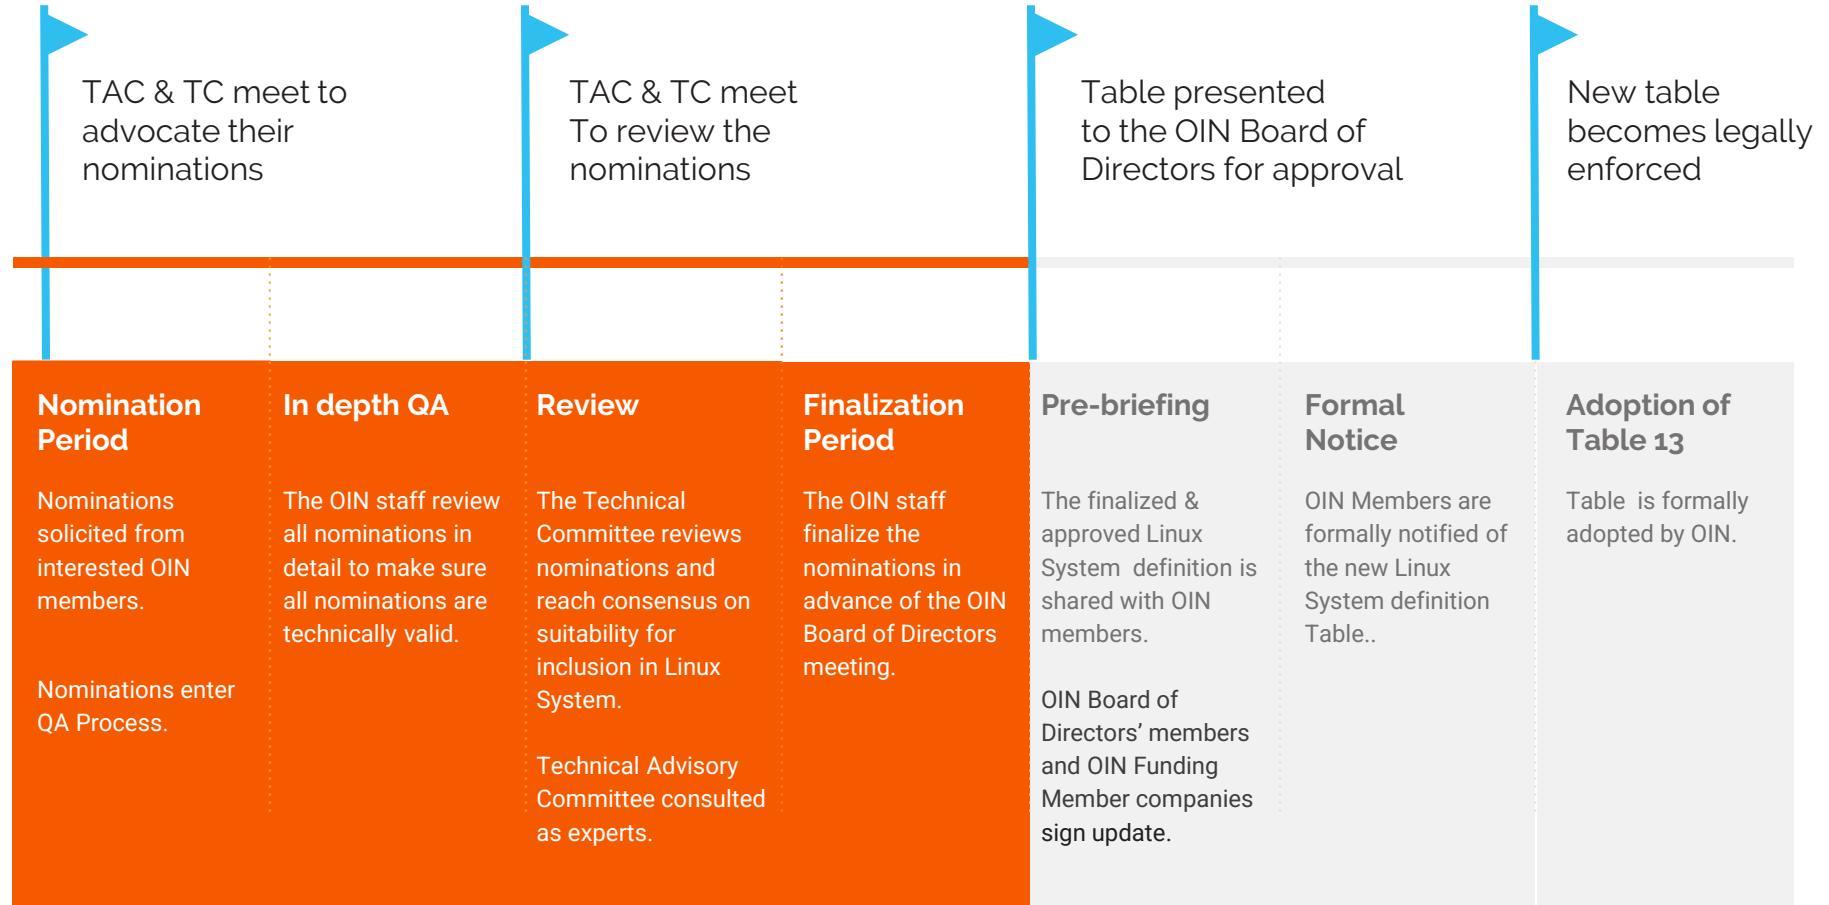

Linux System Nominations

Table 13 Process

Linux System Definition - Organizational Structure

Linux System Definition - Organisational Structure

Technical Advisory Council (TAC)

Open Source technologists who provide broad expertise & experience in multiple industries

Technical Committee (TC)

Technical Representatives of OIN Funding Members

OIN Board

OIN Funding Members

Linux System Definition - Nomination Process

Linux System Definition - Typical Schedule

Linux System Definition - Table 13 Data Quality