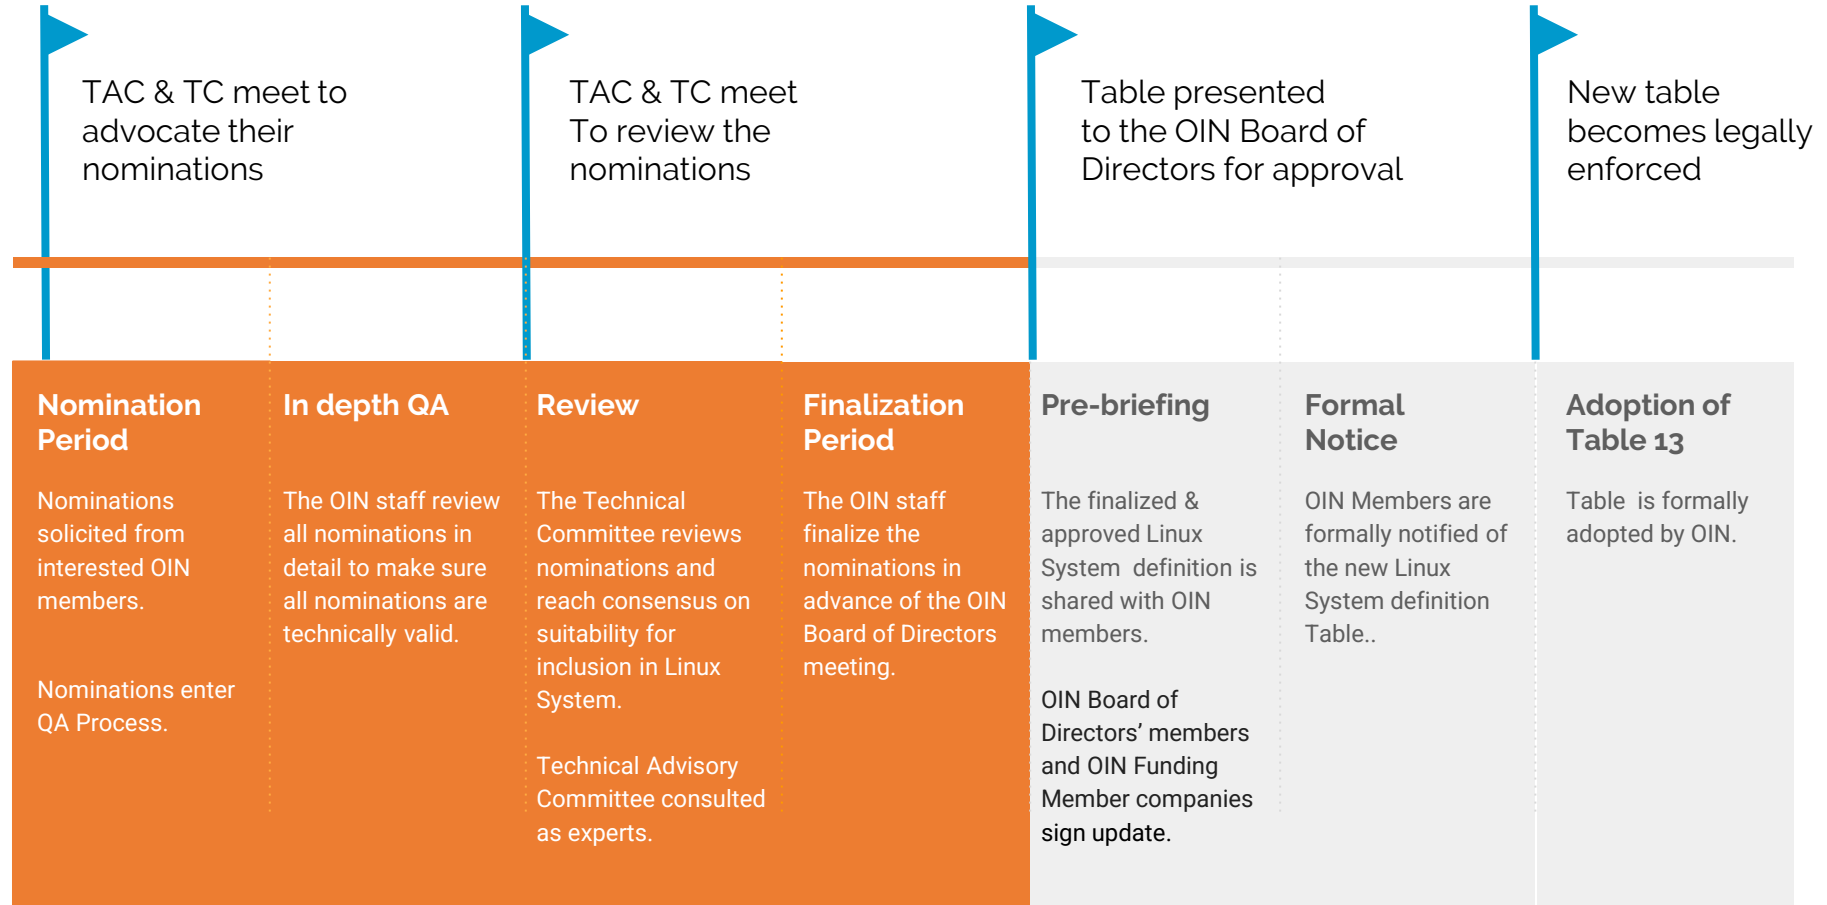

Linux System Nominations

Table 13 Process

Linux System Definition - Organizational Structure

Linux System Definition - Organisational Structure

Technical Advisory Council (TAC)

Open Source technologists who provide broad expertise & experience in multiple industries

Technical Committee (TC)

Technical Representatives of OIN Funding Members

OIN Board

OIN Funding Members

Linux System Definition - Nomination Process

Linux System Definition - Typical Schedule

Linux System Definition - Table 13 Data Quality